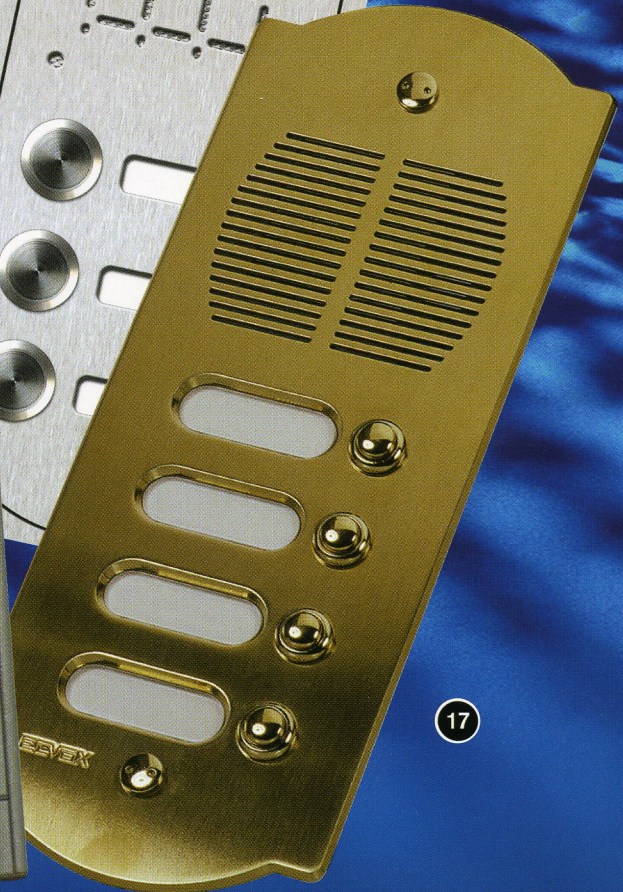

10

11

12

13

15

16

14

17

10

Functional Dial Panels

18

10 **8000 Galileo** series.

11 **Galileo Security** series.

12 **Spartan Architrave** flush series.

13 **1100** flush series.

14 **8100 low profile** surface series.

15 **Spartan** engraved vandal resistant series.

16 **Compact** name card vandal resistant series.

17 **Patavium** gold plated flush series.

18 **Colours** available stainless steel, polished steel or polished brass.